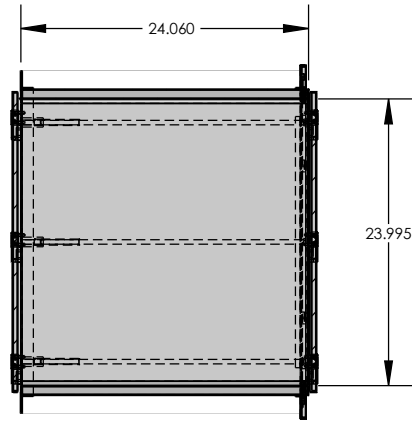

FLUSH MOUNT

ALL SHOPS

SECTION D-D
SCALE 1:16