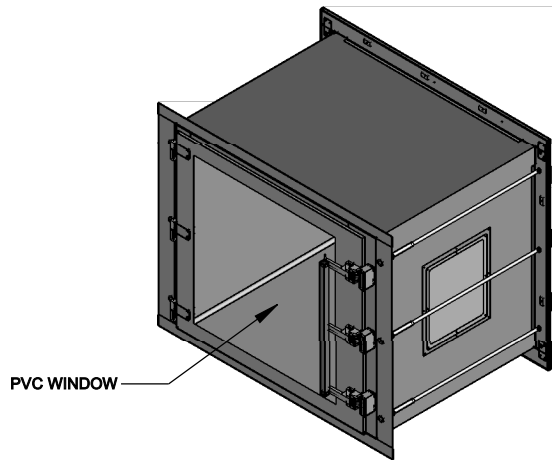

ALL SHOPS

**WALL CUT OUT
32.500" X 26.590"**

PVC WINDOW

REVISIONS			
RV#	DESCRIPTION	DATE	BY
NC	INITIAL RELEASE	1-27-21	JR
○			

MATERIAL SPEC.
316L SS

FINISH SPEC.

UNLESS OTHERWISE SPECIFIED, DIMENSIONS ARE IN INCHES	
TOLERANCES ON:	
.XX DECIMALS ± .03	X' ± 1"
.XXX DECIMALS ± .010	X/X ± 1/64
SIGNATURES	
ISSUED BY: JUAN R	DATE: 1-27-21
REF #:	-

**Terra
Universal**

TITLE	
Pass-Through: CleanMount CleanSeam, 24" W x 24" D x 24" H ID, Flush Wall Mount, 316L Stainless Steel	
A	2638-75B-2-316
SCALE	SHEET 1 OF 20