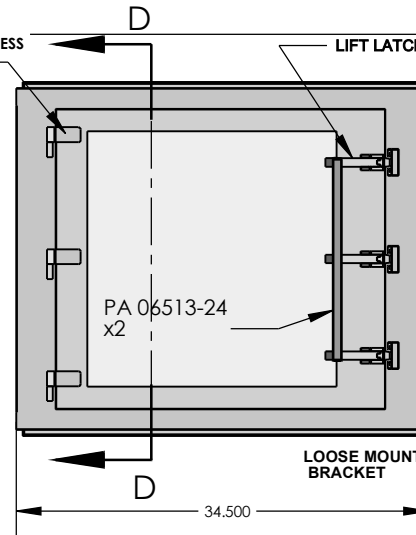

DETAIL E

**WALL CUT OUT
32.500" X 26.590"**