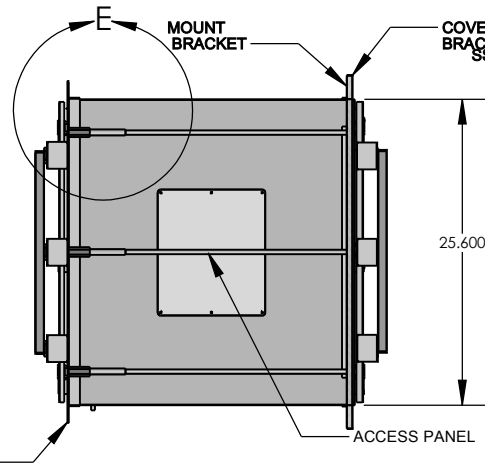

ALL SHOPS

**WALL CUT OUT
32.500" X 26.590"**

REVISIONS			
RV#	DESCRIPTION	DATE	BY
NC	INITIAL RELEASE	1-27-21	JR
○			

MATERIAL SPEC.
316L SS

FINISH SPEC.

UNLESS OTHERWISE SPECIFIED, DIMENSIONS ARE IN INCHES	
TOLERANCES ON:	
.XX DECIMALS ± .03	X' ± 1"
.XXX DECIMALS ± .010	X/X ± 1/64
SIGNATURES	
ISSUED BY: JUAN R	DATE: 1-27-21
REF #:	-

**Terra
Universal**

TITLE	
Pass-Through: CleanMount CleanSeam, 24" W x 24" D x 24" H ID, Flush Wall Mount, 316L Stainless Steel	
A	2638-75B-2-316
SCALE	SHEET 1 OF 20