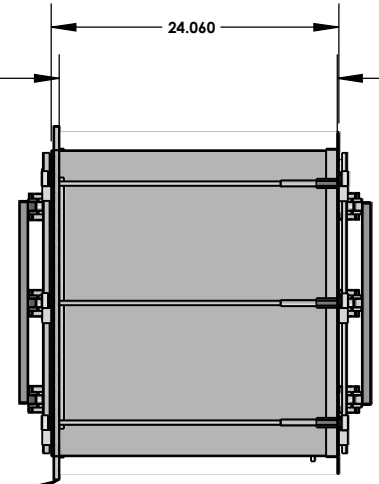

DETAIL E

**WALL CUT OUT
32.500" X 26.590"**