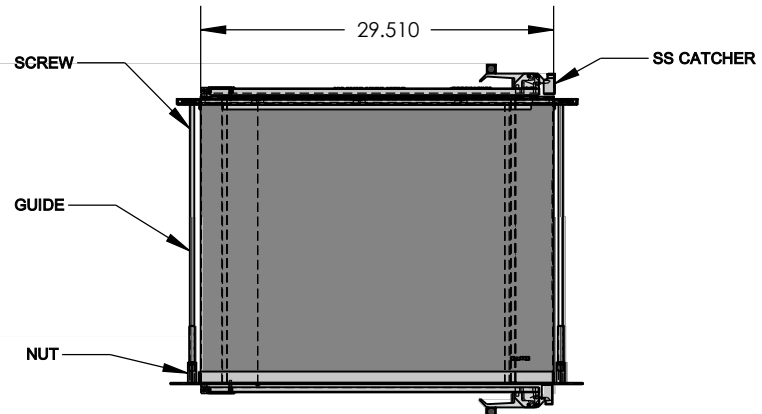

REVISIONS			
RV#	DESCRIPTION	DATE	BY
NC	INITIAL RELEASE	1-27-21	JR
○			

MATERIAL SPEC.
316L SS

FINISH SPEC.

UNLESS OTHERWISE SPECIFIED, DIMENSIONS ARE IN INCHES	
TOLERANCES ON:	
.XX DECIMALS ± .03	X' ± 1"
.XXX DECIMALS ± .010	X/X ± 1/64
SIGNATURES	
ISSUED BY: JUAN R	DATE: 1-27-21
REF #:	-

**Terra
Universal**

TITLE	
Pass-Through: CleanMount CleanSeam, 24" W x 24" D x 24" H ID, Flush Wall Mount, 316L Stainless Steel	
A	2638-75B-2-316
SCALE	SHEET 1 OF 20