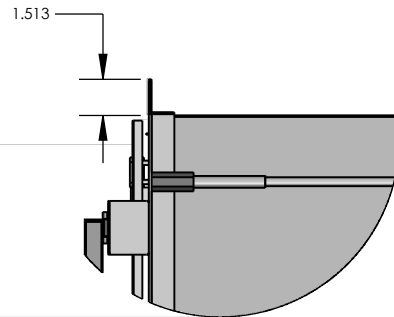

DETAIL E

**WALL CUT OUT
32.500" X 26.590"**